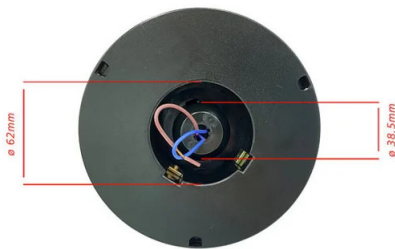

## TECHNICAL DATA

Name	SPH961
Power supply	220V AC
Power supply provided	NO
Lighting source	E27 BULB
Lighting power (W)	Max 40
Lamp included	(NOT INCLUDED)
Attachment	E27
Switch	NO
IP Protection	IP44
Insulation class	II
Color	TRANSPARENT
Material	PLASTIC - PMMA
Warranty	2 YEARS
Width (mm)	220
Depth (mm)	220
Height (mm)	285

## DESCRIPTION

Outdoor ampoule, garden globe IP44, dimensions: diameter 21.5 cm x 29.5 cm. Compatible with LED bulbs up to 40W; E27 socket; bulb not included; 360° diffusion. Material: PMMA; PMMA is a polymer that is highly resistant to both impact and the passage of time. It connects directly to the mains voltage. Velamp offers you many compatible accessories for assembling your garden spheres.

## LOGISTICS DATA

Packing type	Bulk
Quantity in inner	4
ITF INNER	18003910140421
Quantity in master	4
INTRASTAT Code	94051140
DEEE	0.08

**Base dimensions:**

**Base included**

**E27**

*Suitable for poles ø 60mm*

**1 Choose your globe diameter:** ø 200 mm, ø 250 mm, ø 300 mm, ø 400 mm

**2 Choose the colour of your globe:** transparent, white, frosted white, smoked

**3 Choose installation:**

**on pole:**  
 choose the pole length: 0.8m / 1m / 1.3m / 2m / 2.4 m  
 you must use the **SPH182 connector** for globes 200 / 250 / 300mm  
 or **SPH150** for globes 200 / 250 / 300mm  
 or **SPH152** for globes 400mm