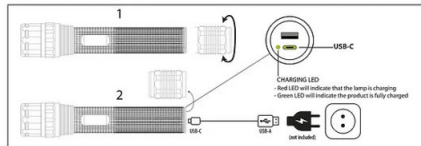

RICARICA / HOW TO CHARGE: