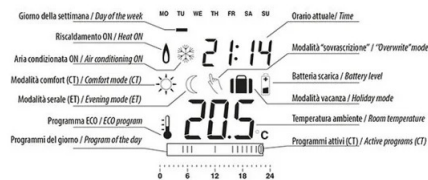

DESCRIPTION

A room thermostat lets you control the temperature in your home, a comfort you can't live without. With the Velamp digital chronothermostat, you can do so very easily by setting the desired temperature with a range of +5°C to +30°C. You can adjust the temperature at home for each hour of each day (7-day cycle). Operation: The room thermostat works closely with your boiler. You can be sure your home will always be warm thanks to the antifreeze function. The digital display lets you monitor all the thermostat's functions: on/off, boiler on, ECO program in progress, battery level, daily program, time, etc. Easy installation: Velamp offers its expertise to even the most inexperienced users: this thermostat is simple to install, requiring only two wires to plug into the wall. Ideal for regulating the temperature of homes, shops, and offices. Features: The thermostat measures 80x130x30mm. Made of shockproof ABS plastic. The contact rating is 6A (resistive load), 2A (inductive load)/250V. Compatible with most heating systems: electric, gas, diesel, etc. The Velamp digital thermostat manages both heating and cooling: you can obviously connect a boiler but also an air conditioning system.

LOGISTICS DATA

Packing type	Colour box
Pack length (mm)	40
Pack width (mm)	95
Pack height (mm)	170
Packed product weight (kg)	0.177
Inner width (cm)	31
Inner length (cm)	31

LOGISTICS DATA

Inner height (cm)	12
Quantity in inner	6
Gross weight inner (kg)	1.200
ITF INNER	18003910115269
Master length (cm)	65
Master width (cm)	31
Master height (cm)	26
Quantity in master	48
Master gross weight (kg)	10.200
ITF MASTER	28003910115266
How many pieces on 80x120 pallet (pz)	1200
INTRASTAT Code	90258040
DEEE	0.02
ECOLOGIC SCALES 2025	MBJED010000
Country of origin	CHINA

LCD DISPLAY

FUNZIONE DEI TASTI / FUNCTION OF THE KEYS