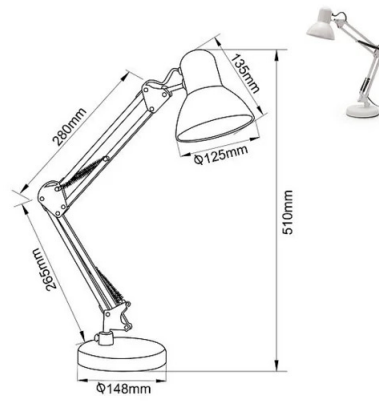

PACKING	INNER	MASTER
/	pcs	pcs
Colour Box	6	6

TECHNICAL DATA

Power supply	220V AC
Power supply provided	YES
Type of power supply provided	POWER CABLE
Lighting source	E27 BULB
Lighting power (W)	Max 25
Lamp included	(NOT INCLUDED)
Attachment	E27
Power cord length (cm)	150
Switch	YES
Functions	ON / OFF
Plug	Type C/EF - 2 pin (Europlug/FR-DE Hybrid)
Insulation class	II
Color	WHITE
Country of origin	CHINA
Material	METAL
Warranty	2 YEARS
Width (mm)	130
Depth (mm)	115
Height (mm)	325
Net weight (Kg)	1.125

DESCRIPTION

Desk lamp with E27 socket: Compatible with all E2 bulbs (LED, energy-saving, incandescent) max. 25W; bulb not included. Complete with: adjustable arm, 150cm cable and switch. A classic model that never goes out of style. Also known as the "architect" lamp for its ability to perfectly illuminate large desks. Elegant and minimalist, for a modern home. It can be used two ways: either placed on the table using the included base, or attached to the table using the convenient clip provided. It can be installed anywhere! Metal frame and lampshade; adjustable lampshade for perfect lighting.

CLIP DA TAVOLO INCLUSO
Table clip included

Le immagini non sono reali, sono create con IA e sono puramente indicative. The images are not real, they are created with AI and are purely indicative.

VERSIONE DA TAVOLO
Table version

VERSIONE CON CLIP
Clip version

BRACCIO ORIENTABILE
Adjustable arm

CLIP PER MONTAGGIO DA TAVOLO
Clips for table mounting

INTERRUTTORE
Switch

LUNGHEZZA CAVO: 150 cm
Cable length: 150 cm

Le immagini non sono reali, sono create con IA e sono puramente indicative. The images are not real, they are created with AI and are purely indicative.