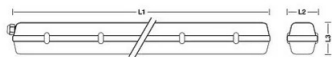

PACKING	INNER	MASTER
/	pcs	pcs
Colour Box	12	12

TECHNICAL DATA

Power supply	220V AC
LED quantity	1 x
Lighting source	T8 LED TUBE (INCLUDED)
Lighting power (W)	18
Electricity consumption (W)	18
Lumen	1800
Light beam	DIFFUSE
Beam angle (°)	120°
LED lifespan (hours)	20000
Material	ABS + PC
Bulb shape	T8
IP Protection	IP65
Attachment	G13
Insulation class	II
Light colour	4000K
Dimmability	NOT DIMMABLE
Product container (energy class)	F
Code eprel	819181
Container product (registered form code)	LGT8-18W-5-F
Link db eprel	http://eprel.ec.europa.eu/qr/819181
Warranty	2 YEARS
Net weight (Kg)	1.056

LOGISTIC INFORMATION

Packing type	Colour Box
Pack length (mm)	60
Pack width (mm)	1340
Pack height (mm)	65
Inner length (cm)	137
Inner height (cm)	28
Quantity in inner	12
Gross weight inner (kg)	14.180
ITF INNER	18003910105512
Quantity in master	12
How many pieces on 80x120 pallet (pz)	180
INTRASTAT Code	94051140
DEEE	0.21

Questo dispositivo è munito di lampade a LED integrate e di attacchi per lampadine di classi energetiche:

Il dispositivo è venduto con una lampadina di classe energetica: **A**

VELAMP TNE136 874/2012

Codice Prodotto Item code Code Codigo Code	Lunghezza L1 Length Longueur Lungitud Länge	Larghezza L2 Width Largeur Ancho Breite	Altezza L3 Height Hauteur Altura Höhe	Imballo Packing Emballage Embalajaj Verpackung	Inner Pcs	Master Pcs
TNE118	665 mm	60 mm	62 mm	Colour box	-	12
TNE136	1275 mm	60 mm	62 mm	Colour box	-	12
TNE158	1575 mm	60 mm	62 mm	Colour box	-	12
TNE218	665 mm	110 mm	62 mm	Colour box	-	8
TNE236	1275 mm	110 mm	62 mm	Colour box	-	12
TNE258	1575 mm	110 mm	62 mm	Colour box	-	12