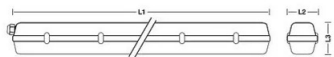

DATA SHEET

IP65 waterproof batten, 150cm. 2 LED tubes included: 2x24W, 4000K

PACKING	INNER	MASTER
 / 	 pcs	 pcs
Colour Box	8	8

TECHNICAL DATA

Power supply	220V AC
LED quantity	2 x
Lighting source	T8 LED TUBES (INCLUDED)
Lighting power (W)	48
Electricity consumption (W)	48
Lumen	4400
Light beam	DIFFUSE
Beam angle (°)	120°
LED lifespan (hours)	20000
Material	ABS + PC
Bulb shape	T8
IP Protection	IP65
Attachment	G13
Insulation class	II
Light colour	4000K
Dimmability	NOT DIMMABLE
Product container (energy class)	F
Code eprel	819167
Container product (registered form code)	LGT8-24WL-9-F-THD
Link db eprel	http://eprel.ec.europa.eu/qr/819167
Warranty	2 YEARS
Net weight (Kg)	2.190

LOGISTIC INFORMATION

Packing type	Colour Box
Pack length (mm)	115
Pack width (mm)	1626
Pack height (mm)	64
Inner length (cm)	165
Inner height (cm)	28
Quantity in inner	8
Gross weight inner (kg)	18.000
ITF INNER	18003910105543
Quantity in master	8
How many pieces on 80x120 pallet (pz)	120
INTRASTAT Code	94051140
DEEE	0.41

2 LED tubes included

Questo dispositivo è munito di lampade a LED integrate e di attacchi per lampadine di classi energetiche:

Il dispositivo è venduto con una lampadina di classe energetica: **A**

LED

VELAMP TNE258 874/2012

Codice Prodotto Item code Code Codigo Code	Lunghezza L1 Length Longueur Längde Länge	Larghezza L2 Width Largeur Ancho Breite	Altezza L3 Height Hauteur Altura Höhe	Imballo Packing Emballage Verpackung	Inner Pcs	Master Pcs
TNE118	665 mm	60 mm	62 mm	Colour box	-	12
TNE136	1275 mm	60 mm	62 mm	Colour box	-	12
TNE158	1575 mm	60 mm	62 mm	Colour box	-	12
TNE218	665 mm	110 mm	62 mm	Colour box	-	8
TNE236	1275 mm	110 mm	62 mm	Colour box	-	12
TNE258	1575 mm	110 mm	62 mm	Colour box	-	12