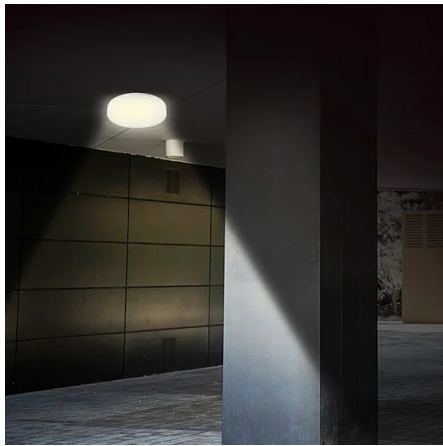

SCEGLIERE IL COLORE PREFERITO: CALDO / NATURALE / FREDDO
CHOOSE YOUR PREFERRED COLOUR: WARM / NATURAL / COLD