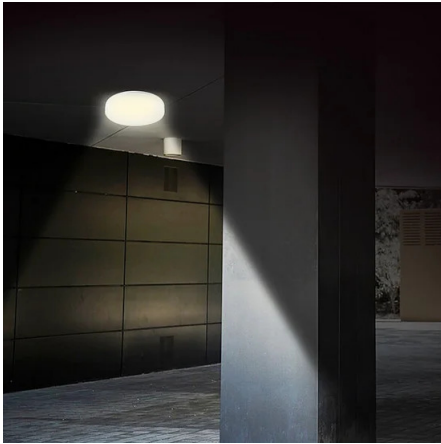

SCEGLIERE IL COLORE PREFERITO: CALDO / NATURALE / FREDDO
CHOOSE YOUR PREFERRED COLOUR: WARM / NATURAL / COLD