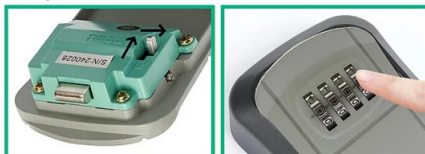

1. Dial the original code 0000 to open the key lock box
2. Push the RESET lever to B

3. Set your favorite combination and push the lever to A
4. Close key lock box and try your new combination

SICUREZZA / SAFETY