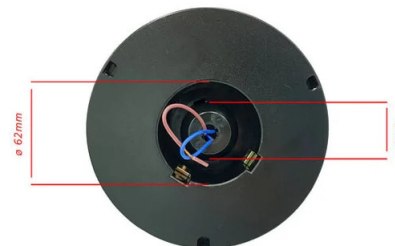

2 Choose the colour of your globe: transparent white frosted white smoked

3 Choose installation:

on pole: choose the pole length: 0.5m / 1m / 1.5m / 2m / 2.4 m

If you want to install 2 globes: you must use the **SPH182 connector** for globes 200 / 250 / 300mm OR **SPH122** for globes 400mm

If you want to install 3 globes: you must use the **SPH183 connector** for globes 200 / 250 / 300mm OR **SPH123** for globes 400mm

on wall: **SPH180** for globes 200 / 250 / 300mm OR **SPH120** for globes 400mm

on stand: Short base: **SPH140** OR Long base: **SPH142**

Base included **E27**

Codice Prodotto Item code Code Codigo Code	Dimensioni / Dimensions / Dimensionen / Größe				
	A	B	C	D	E
SPH200	200 mm	95 mm	91 mm	15 mm	2 mm
SPH205	200 mm	95 mm	91 mm	15 mm	2 mm
SPH208	200 mm	95 mm	91 mm	15 mm	2 mm
SPH250	250 mm	120 mm	112 mm	13 mm	3 mm
SPH255	250 mm	120 mm	112 mm	13 mm	3 mm
SPH258	250 mm	120 mm	112 mm	13 mm	3 mm
SPH300	300 mm	140 mm	130 mm	15 mm	3 mm
SPH305	300 mm	140 mm	130 mm	15 mm	3 mm
SPH308	300 mm	140 mm	130 mm	15 mm	3 mm
SPH307	300 mm	140 mm	130 mm	15 mm	3 mm
SPH400	400 mm	150 mm	140 mm	15 mm	5 mm
SPH405	400 mm	150 mm	140 mm	15 mm	5 mm
SPH408	400 mm	150 mm	140 mm	15 mm	5 mm

E27

25 cm

Base dimensions:

Suitable for poles $\varnothing 60$ mm