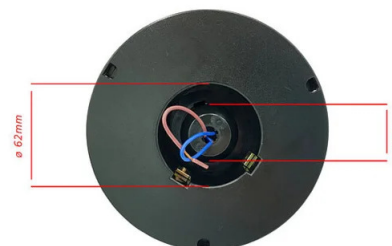

2 Choose the colour of your globe: transparent, white, frosted white, smoked

3 Choose installation:

on pole: choose the pole length: 0.5m / 1m / 1.5m / 2m / 2.4 m. **SPH162 base**

If you want to install 2 globes: **SPH182 connector** for globes 200 / 250 / 300mm OR **SPH122** for globes 400mm

If you want to install 3 globes: **SPH183 connector** for globes 200 / 250 / 300mm OR **SPH123** for globes 400mm

on wall: **SPH180** for globes 200 / 250 / 300mm OR **SPH120** for globes 400mm

on stand: **Short base: SPH140** OR **Long base: SPH142**

Base included **E27**

Codice Prodotto Item code Code Codigo Code	Dimensioni / Dimensions / Dimensionen / Größe				
	A	B	C	D	E
SPH200	200 mm	95 mm	91 mm	15 mm	2 mm
SPH205	200 mm	95 mm	91 mm	15 mm	2 mm
SPH208	200 mm	95 mm	91 mm	15 mm	2 mm
SPH250	250 mm	120 mm	112 mm	13 mm	3 mm
SPH255	250 mm	120 mm	112 mm	13 mm	3 mm
SPH258	250 mm	120 mm	112 mm	13 mm	3 mm
SPH300	300 mm	140 mm	130 mm	15 mm	3 mm
SPH305	300 mm	140 mm	130 mm	15 mm	3 mm
SPH308	300 mm	140 mm	130 mm	15 mm	3 mm
SPH307	300 mm	140 mm	130 mm	15 mm	3 mm
SPH400	400 mm	150 mm	140 mm	15 mm	5 mm
SPH405	400 mm	150 mm	140 mm	15 mm	5 mm
SPH408	400 mm	150 mm	140 mm	15 mm	5 mm

E27

Ø 25 cm

Base dimensions:

Suitable for poles Ø 60 mm