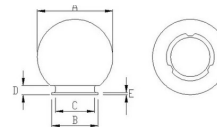

DATI LOGISTICI

Tipologia imballo	Colour box
Lunghezza pack (mm)	210
Larghezza pack (mm)	210
Altezza pack (mm)	220
Peso prodotto imballato (kg)	0.458
Lunghezza inner (cm)	44
Altezza inner (cm)	46
Quantità in inner	8
Peso lordo inner (kg)	4.600

2 Choose the colour of your globe:
 transparent white frosted white smoked

3 Choose installation:
on pole:
 choose the pole length: 0.5m / 1m / 1.5m / 2m / 2.4 m SPH142 base
 If you want to install 2 globes you must use the SPH150 connector 200 / 250 / 300mm OR SPH152 for globes 400mm
 If you want to install 3 globes you must use the SPH153 connector 200 / 250 / 300mm OR SPH152 for globes 400mm
on wall:
 SPH150 for globes 200 / 250 / 300mm OR SPH152 for globes 400mm
on stand:
 Short base: SPH140 Long base: SPH142

Base included

Codice Prodotto Item code Code Codigo Code	Dimensioni Dimensions / Dimensiones / Dimension / Größe				
	A	B	C	D	E
SPH200	200 mm	95 mm	91 mm	15 mm	2 mm
SPH205	200 mm	95 mm	91 mm	15 mm	2 mm
SPH208	200 mm	95 mm	91 mm	15 mm	2 mm
SPH250	250 mm	120 mm	112 mm	13 mm	3 mm
SPH255	250 mm	120 mm	112 mm	13 mm	3 mm
SPH258	250 mm	120 mm	112 mm	13 mm	3 mm
SPH300	300 mm	140 mm	130 mm	15 mm	3 mm
SPH305	300 mm	140 mm	130 mm	15 mm	3 mm
SPH308	300 mm	140 mm	130 mm	15 mm	3 mm
SPH307	300 mm	140 mm	130 mm	15 mm	3 mm
SPH400	400 mm	150 mm	140 mm	15 mm	5 mm
SPH405	400 mm	150 mm	140 mm	15 mm	5 mm
SPH408	400 mm	150 mm	140 mm	15 mm	5 mm

Base dimensions:

Suitable for poles ø 60mm